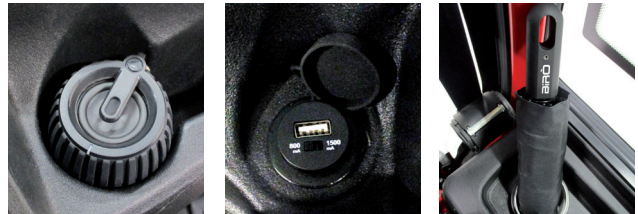

Garment hook: More space for your belongings.

Either for your jacket or your grocery bag, the new garment hook allows you to best organize your daily personal belongings.

Side maxi mirrors now standard: Wide view always.

Increasing your driving view. This means freedom and safety as well, so Birò now offers the side maxi mirrors as standard equipment (previously optional) in order to always give you a better view.

3 point safety belts now standard: Safety for everyone.

Safety is not optional. The 3 point safety belts is now standard no matter the configuration chosen.

175 width rear tyres now standard.

There is no freedom without safety. The 175 width rear tyres are now standard in order to guarantee higher stability and traction while turning.

More choice among 99 colours.

Freedom means being able to choose. You can now customize your Birò by choosing among 99 colours. A world of possibilities in front of you.

More convenient: Up to 14% less!

All these advantages at a lower price! Now Birò costs up to € 700 less with the Re-Move battery and up to € 1.500 less with the Maxi battery.